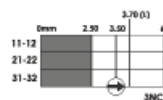

LSPS-R ROLLER PLUNGER WITH RESET:

ROLLER PLUNGER WITH RESET	SALES NUMBERS		
Contacts	M20	1/2"NPT	QC12
2NC 1NO	173010	173011	173012
3NC	173013	173014	173015
1NC 1NO Snap	173016	173017	173018