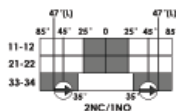

LEVER ARM RESET	SALES NUMBERS		
Contacts	M20	1/2"NPT	QC12
2NC 1NO	173064	173065	173066
3NC	173067	173068	173069
1NC 1NO Snap	173070	173071	173072