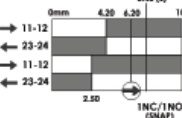

LSPS-R HINGE LEVER WITH RESET:

HINGE LEVER WITH RESET	SALES NUMBERS		
Contacts	M20	1/2"NPT	QC12
2NC 1NO	173019	173020	173021
3NC	173022	173023	173024
1NC 1NO Snap	173025	173026	173027