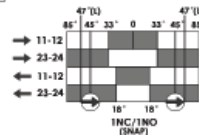

LSPS-R ADJUSTABLE ROLLER LEVER WITH RESET:

ADJUSTABLE ROLLER LEVER RESET	SALES NUMBERS		
Contacts	M20	1/2"NPT	QC12
2NC 1NO	173055	173056	173057
3NC	173058	173059	173060
1NC 1NO Snap	173061	173062	173063

LSPS-R LEVER ARM WITH RESET: