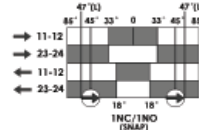

HINGE LEVER WITH RESET	SALES NUMBERS		
Contacts	M20	1/2"NPT	QC12
2NC 1NO	173019	173020	173021
3NC	173022	173023	173024
1NC 1NO Snap	173025	173026	173027

Safety Limit Switches Type: LSPS-R (Plastic Body with Reset)

LSPS-R LONG HINGE LEVER WITH RESET:

LONG HINGE LEVER WITH RESET	SALES NUMBERS		
Contacts	M20	1/2"NPT	QC12
2NC 1NO	173028	173029	173030
3NC	173031	173032	173033
1NC 1NO Snap	173034	173035	173036

LSPS-R ROLLER LEVER WITH RESET:

ROLLER LEVER WITH RESET	SALES NUMBERS		
Contacts	M20	1/2"NPT	QC12
2NC 1NO	173037	173038	173039
3NC	173040	173041	173042
1NC 1NO Snap	173043	173044	173045

LSPS-R LARGE ROLLER LEVER WITH RESET:

LARGE ROLLER LEVER RESET	SALES NUMBERS		
Contacts	M20	1/2"NPT	QC12
2NC 1NO	173046	173047	173048
3NC	173049	173050	173051
1NC 1NO Snap	173052	173053	173054