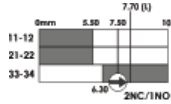

LSPS-R LONG HINGE LEVER WITH RESET:

LONG HINGE LEVER WITH RESET	SALES NUMBERS		
Contacts	M20	1/2"NPT	QC12
2NC 1NO	173028	173029	173030
3NC	173031	173032	173033
1NC 1NO Snap	173034	173035	173036