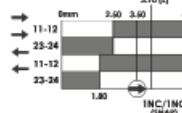

Safety Limit Switches Type: LSPS-R (Plastic Body with Reset)

PP-R

RP-R

HL-R

LHL-R

RL-R

ARL-R

LRL-R

ACTUATOR TYPES:

- PP-R Pin Plunger
 RP-R Roller Plunger
 HL-R Hinge Lever
 LHL-R Long Hinge Lever
 RL-R Roller Lever
 ARL-R Adjustable Roller Lever
 LRL-R Large Roller Lever
 LA-R Lever Arm

CONTACT BLOCKS:

- 2NC 1NO Slow Break
 3NC Slow Break
 1NC 1NO Snap Action

CONDUIT ENTRY:

- M M20 version
 N 1/2" NPT version
 Q Quick Connect version

LSPS-R PIN PLUNGER WITH RESET:

PIN PLUNGER WITH RESET	SALES NUMBERS		
Contacts	M20	1/2"NPT	QC12
2NC 1NO	173001	173002	173003
3NC	173004	173005	173006
1NC 1NO Snap	173007	173008	173009