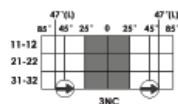

LSPS-R ADJUSTABLE ROLLER LEVER WITH RESET:

ADJUSTABLE ROLLER LEVER RESET	SALES NUMBERS		
Contacts	M20	1/2"NPT	QC12
2NC 1NO	173055	173056	173057
3NC	173058	173059	173060
1NC 1NO Snap	173061	173062	173063

LSPS-R LEVER ARM WITH RESET: