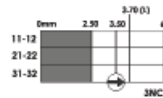

ACTUATOR TYPES:

- PP-R Pin Plunger
 RP-R Roller Plunger
 HL-R Hinge Lever
 LHL-R Long Hinge Lever
 RL-R Roller Lever
 ARL-R Adjustable Roller Lever
 LRL-R Large Roller Lever
 LA-R Lever Arm

CONTACT BLOCKS:

- 2NC 1NO Slow Break
 3NC Slow Break
 1NC 1NO Snap Action

CONDUIT ENTRY:

- M M20 version
 N 1/2" NPT version
 Q Quick Connect version

LSPS-R PIN PLUNGER WITH RESET:

PIN PLUNGER WITH RESET	SALES NUMBERS		
Contacts	M20	1/2"NPT	QC12
2NC 1NO	173001	173002	173003
3NC	173004	173005	173006
1NC 1NO Snap	173007	173008	173009