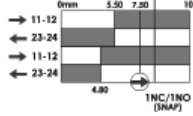

LSPS-R LONG HINGE LEVER WITH RESET:

LONG HINGE LEVER WITH RESET	SALES NUMBERS		
Contacts	M20	1/2"NPT	QC12
2NC 1NO	173028	173029	173030
3NC	173031	173032	173033
1NC 1NO Snap	173034	173035	173036