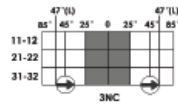

HINGE LEVER WITH RESET	SALES NUMBERS		
Contacts	M20	1/2"NPT	QC12
2NC 1NO	173019	173020	173021
3NC	173022	173023	173024
1NC 1NO Snap	173025	173026	173027

Safety Limit Switches Type: LSPS-R (Plastic Body with Reset)

LSPS-R LONG HINGE LEVER WITH RESET:

LONG HINGE LEVER WITH RESET	SALES NUMBERS		
Contacts	M20	1/2"NPT	QC12
2NC 1NO	173028	173029	173030
3NC	173031	173032	173033
1NC 1NO Snap	173034	173035	173036

LSPS-R ROLLER LEVER WITH RESET:

ROLLER LEVER WITH RESET	SALES NUMBERS		
Contacts	M20	1/2"NPT	QC12
2NC 1NO	173037	173038	173039
3NC	173040	173041	173042
1NC 1NO Snap	173043	173044	173045

LSPS-R LARGE ROLLER LEVER WITH RESET:

LARGE ROLLER LEVER RESET	SALES NUMBERS		
Contacts	M20	1/2"NPT	QC12
2NC 1NO	173046	173047	173048
3NC	173049	173050	173051
1NC 1NO Snap	173052	173053	173054