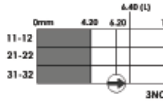

LSPS-R HINGE LEVER WITH RESET:

HINGE LEVER WITH RESET	SALES NUMBERS		
Contacts	M20	1/2"NPT	QC12
2NC 1NO	173019	173020	173021
3NC	173022	173023	173024
1NC 1NO Snap	173025	173026	173027