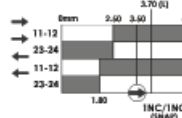

LSPS-R ROLLER PLUNGER WITH RESET:

ROLLER PLUNGER WITH RESET	SALES NUMBERS		
Contacts	M20	1/2"NPT	QC12
2NC 1NO	173010	173011	173012
3NC	173013	173014	173015
1NC 1NO Snap	173016	173017	173018