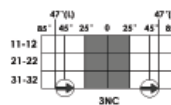

LEVER ARM RESET	SALES NUMBERS		
Contacts	M20	1/2"NPT	QC12
2NC 1NO	173064	173065	173066
3NC	173067	173068	173069
1NC 1NO Snap	173070	173071	173072