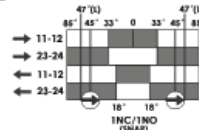

LEVER ARM RESET	SALES NUMBERS		
Contacts	M20	1/2"NPT	QC12
2NC 1NO	173064	173065	173066
3NC	173067	173068	173069
1NC 1NO Snap	173070	173071	173072