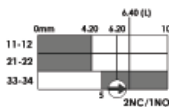

LSPS-R HINGE LEVER WITH RESET:

HINGE LEVER WITH RESET	SALES NUMBERS		
Contacts	M20	1/2"NPT	QC12
2NC 1NO	173019	173020	173021
3NC	173022	173023	173024
1NC 1NO Snap	173025	173026	173027